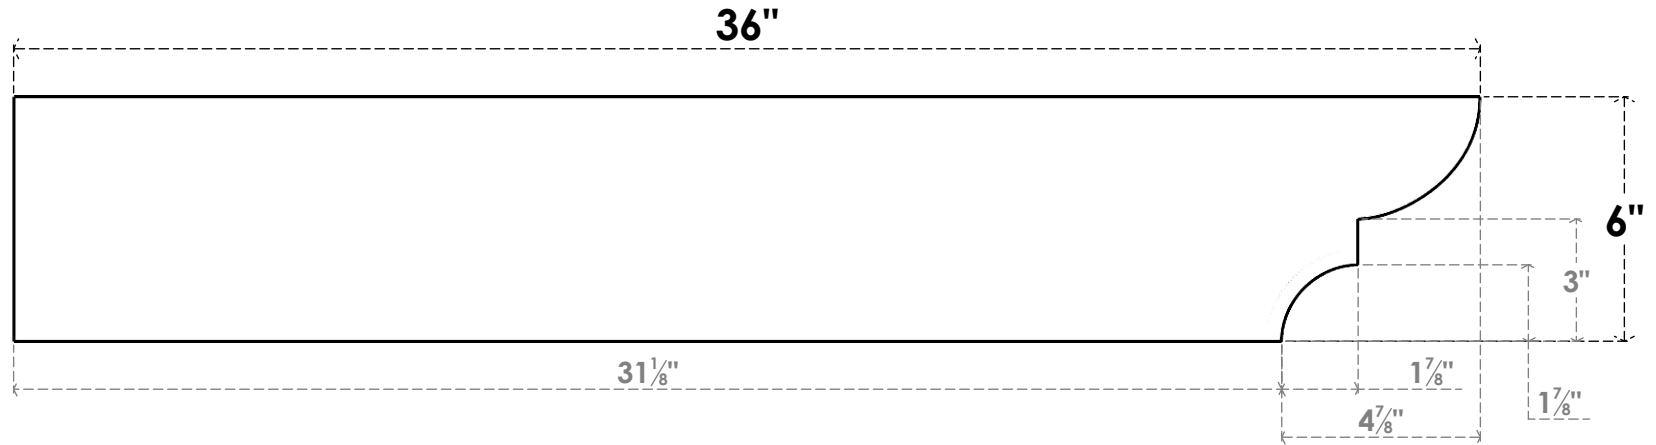

# ITEM NUMBER: RFTURO040X06000X36000X006RID00RCPR

4"W X 6"H X 36"L TIMBERTHANE ROUGH CEDAR RIDGEWOOD FAUX WOOD OPEN RAFTER TAIL, 6"L END, PRIMED TAN

## SIDE PROFILE

## ISOMETRIC