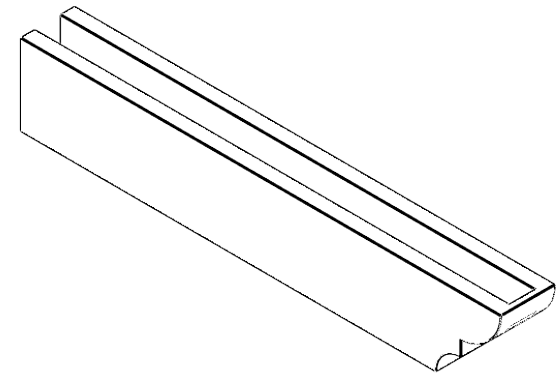

# ITEM NUMBER: RFTURO040X06000X36000X006RID00RCPR

4"W X 6"H X 36"L TIMBERTHANE ROUGH CEDAR RIDGEWOOD FAUX WOOD OPEN RAFTER TAIL, 6"L END, PRIMED TAN

## SIDE PROFILE

## ISOMETRIC