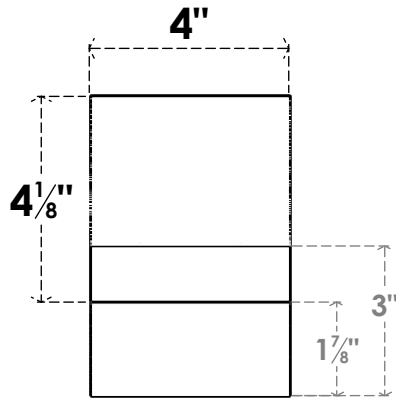

# ITEM NUMBER: RFTURO040X06000X36000X006RID00RCPR

4"W X 6"H X 36"L TIMBERTHANE ROUGH CEDAR RIDGEWOOD FAUX WOOD OPEN RAFTER TAIL, 6"L END, PRIMED TAN

## SIDE PROFILE

## ISOMETRIC